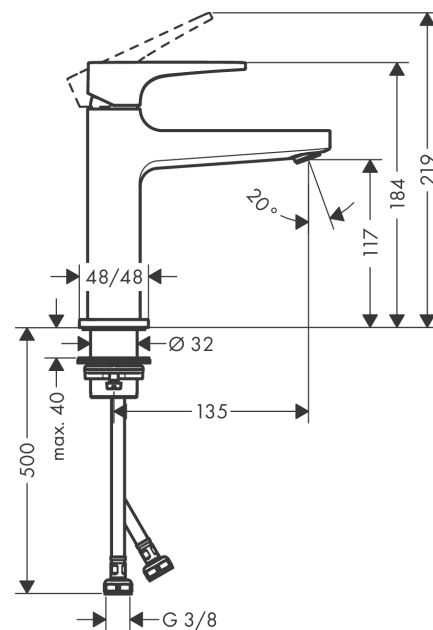

##### product features

- consists of: single lever basin mixer, waste set
- ComfortZone 110
- projection 135 mm
- normal spray
- flow rate at 3 bar: 5 l/min
- ceramic cartridge
- temperature limitation adjustable
- suitable for continuous flow water heaters
- push-open waste set G 1¼
- material waste set: metal
- connection dimension: DN15

#### Product image

#### Scale drawing